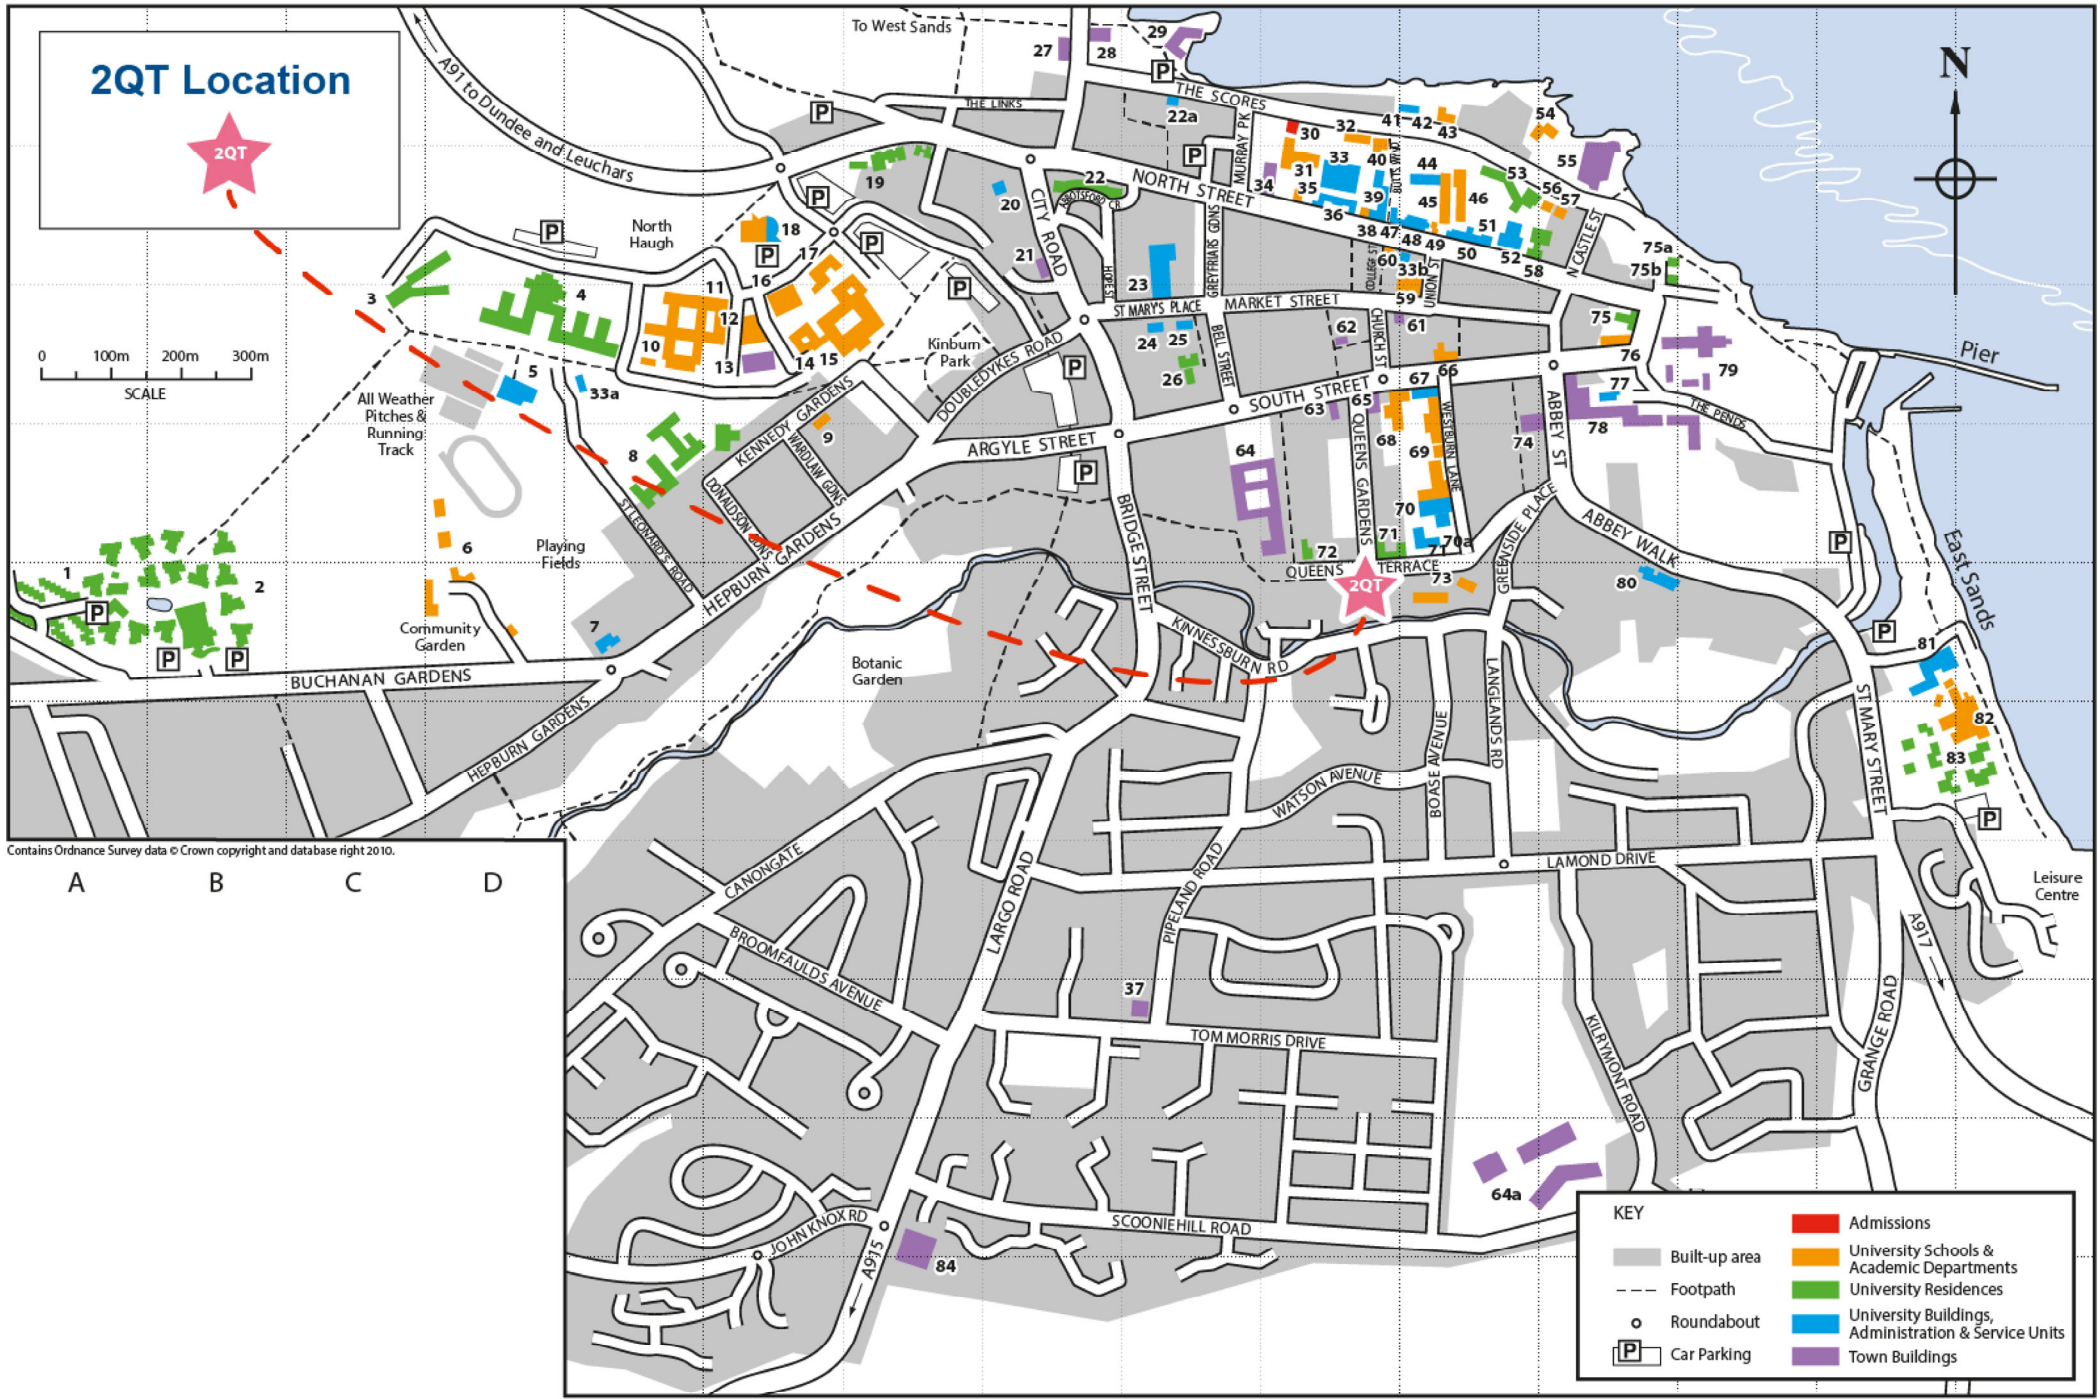

2QT Location

Contains Ordnance Survey data © Crown copyright and database right 2010.

KEY	
	Built-up area
	Footpath
	Roundabout
	Car Parking
	Admissions
	University Schools & Academic Departments
	University Residences
	University Buildings, Administration & Service Units
	Town Buildings

A B C D E F G H I J K L M N O

1 2 3 4 5 6 7 8 9 10